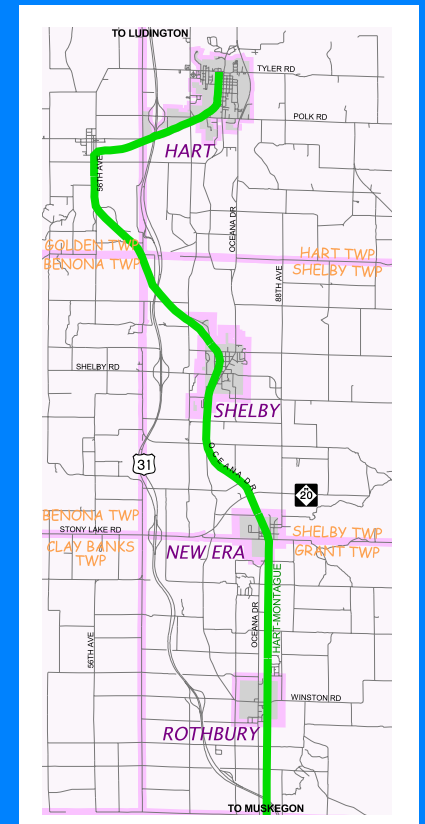

Muskegon County Non-Motorized Paths

Legend

-  Bike Paths: Existing
-  Bike Lanes: Existing
-  Bike Paths: Future Proposed

Map prepared by West Michigan Shoreline Regional Development Commission, May 2004

All information is believed to be correct at the time of publishing.

HART-MONTAGUE BIKE TRAIL / OCEANA COUNTY

LAKESHORE TRAIL / MUSKEGON AREA

04 28 2004 DRAFT