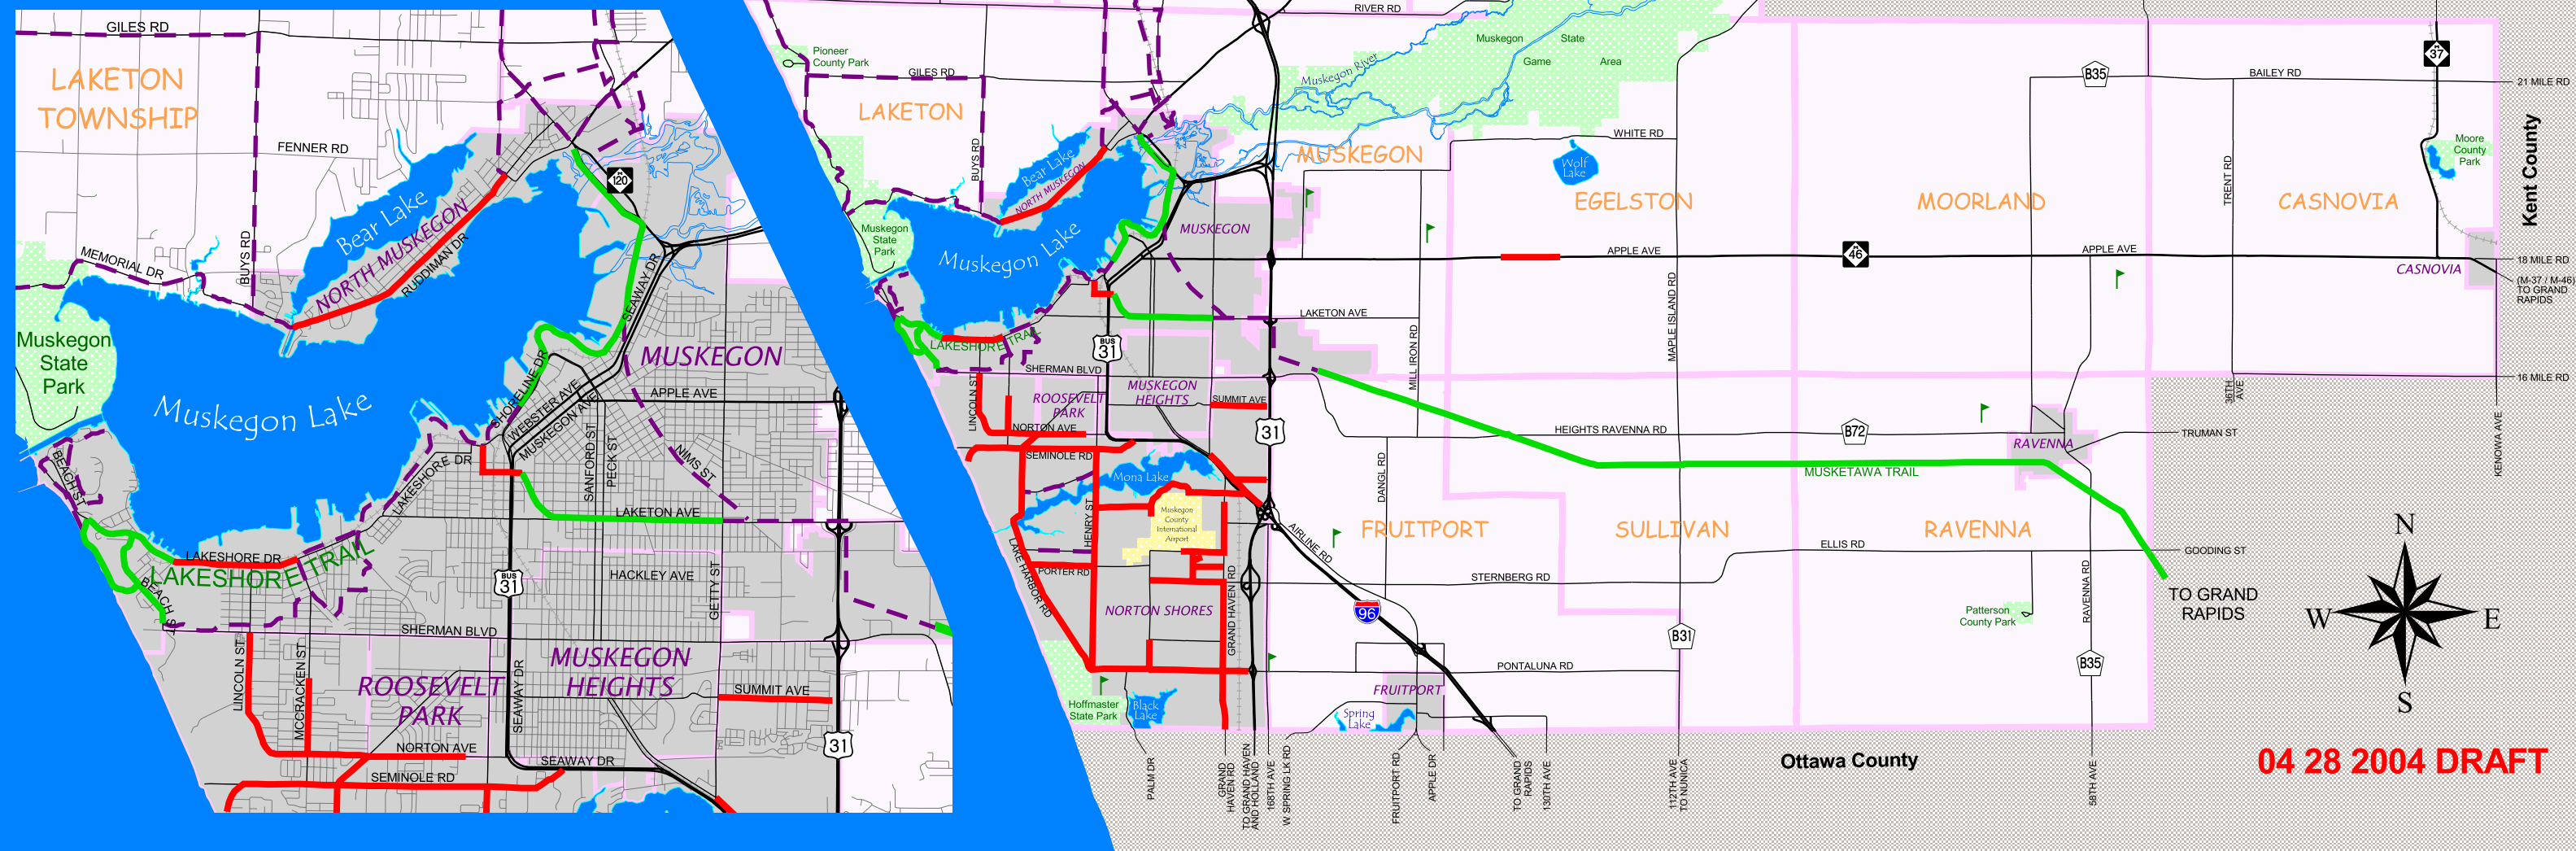

Muskegon County Non-Motorized Paths

Legend

-  Bike Paths: Existing
-  Bike Lanes: Existing
-  Bike Paths: Future Proposed

Map prepared by West Michigan Shoreline Regional Development Commission, May 2004

All information is believed to be correct at the time of publishing.

HART-MONTAGUE BIKE TRAIL / OCEANA COUNTY

LAKESHORE TRAIL / MUSKEGON AREA

04 28 2004 DRAFT